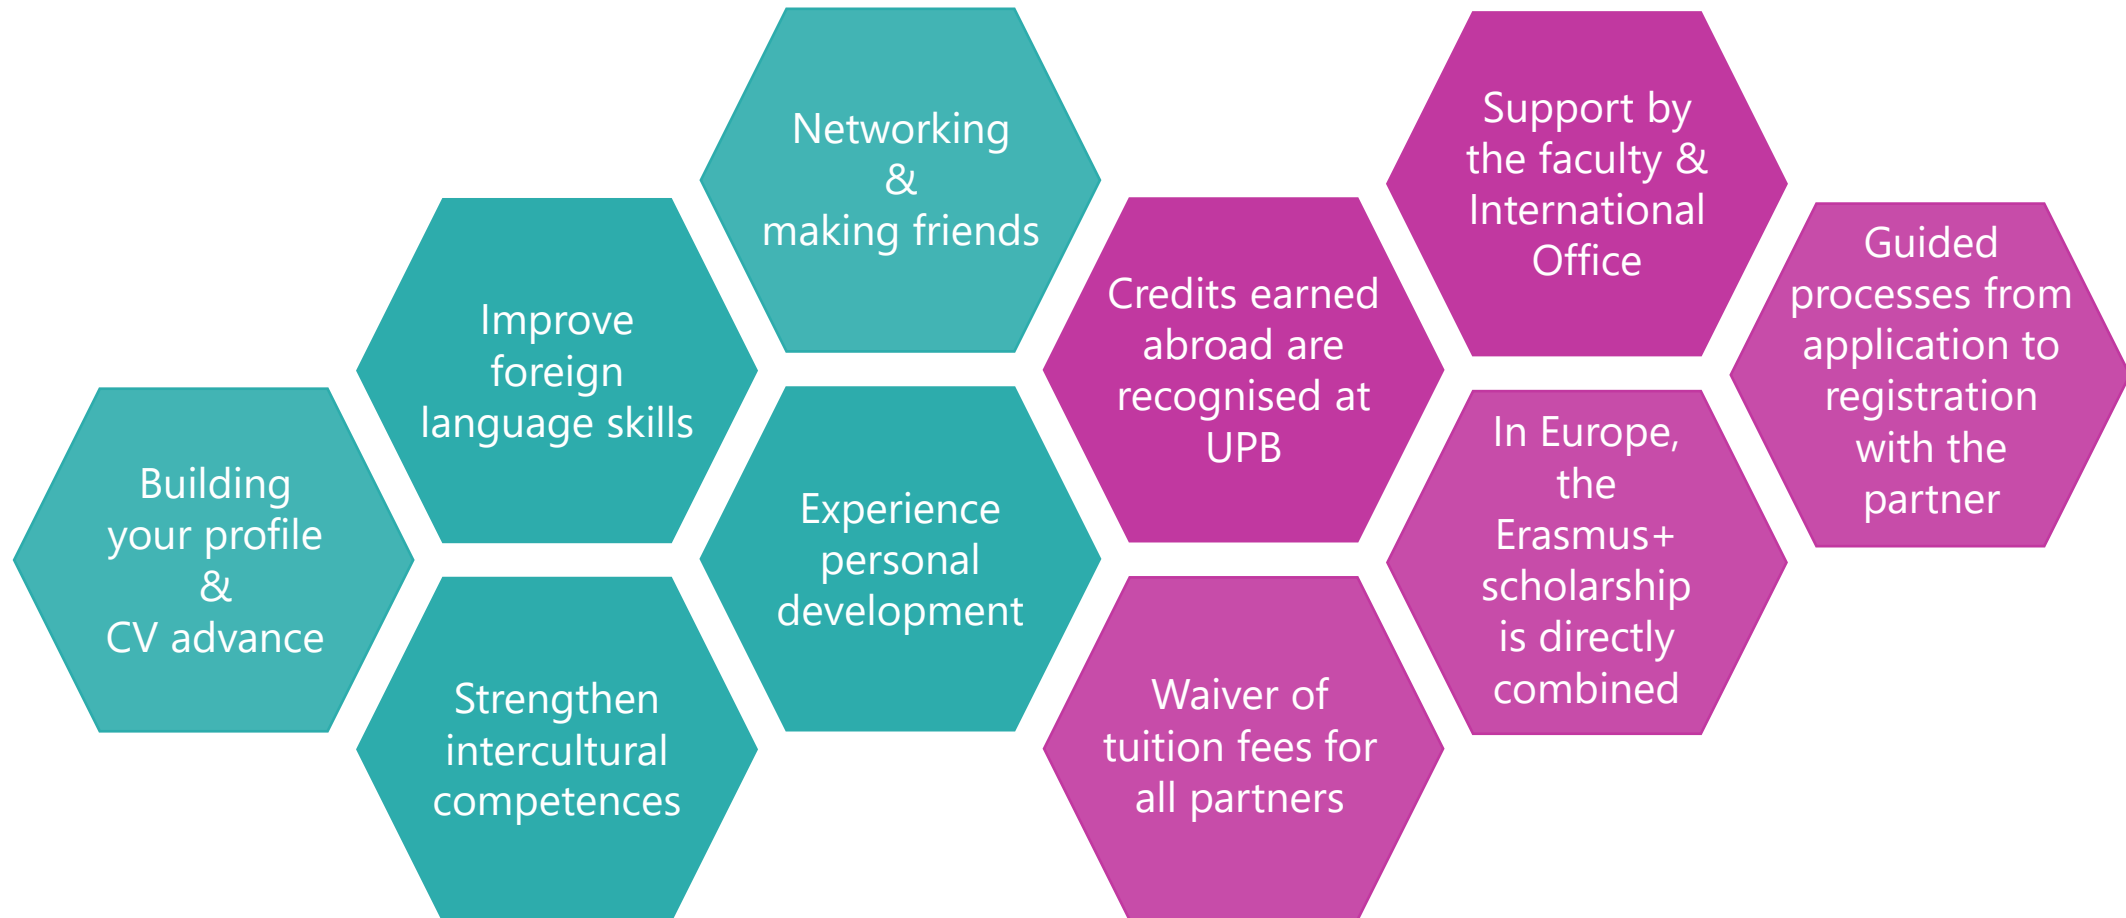

Semester abroad at partner universities

During the summer semester 2027

Apply now!

Over 200 partner universities in over 50 countries

| Semester abroad at partner universities

Check partner universities
for your subject & all
further information at

Why go abroad with UPB partnerships?

Consultancy services of the International Office

Information events on stays abroad (online or in person):

Mon, 27.04.2026	3 - 4 pm	H4
Thu, 07.05.2026	1 - 3 pm	Zoom
Tue, 12.05.2026	1 - 2 pm	I1.407
Wed, 20.05.2026	3 - 4 pm	Zoom (auf English)